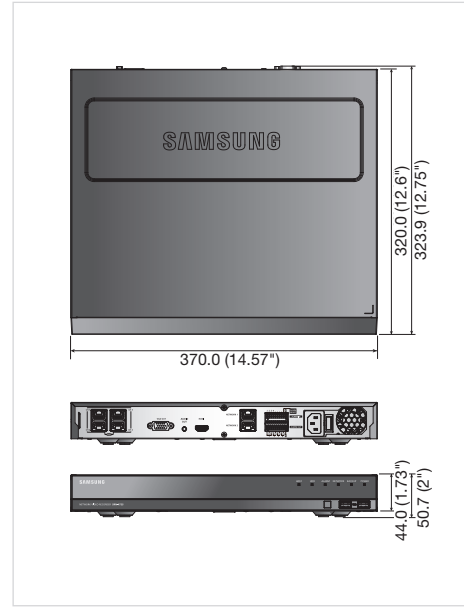

Retail

SRN-472S

SAMSUNG TECHWIN

Dimensions

Unit : mm (inch)

DISPLAY		
Video	Inputs	Up to 4CH
	Resolution	CIF ~ 5M
	Protocols	Samsung, ONVIF
Live	Local Display	HDMI / VGA
	Multi Screen Display	[Local monitor] 1 / 4 / Auto sequence, [Web] 1 / 4 / Auto sequence
PERFORMANCE		
Operating System	Embedded	Linux
	Compression	H.264, MJPEG
Recording	Recording Bandwidth	32Mbps (2M 4CH real-time recording)
	Resolution	CIF ~ 5M
	Mode	Normal, Scheduled, Event (Pre / Post)
	Event Trigger	Alarm input(4), Video loss, Camera event (Sensor, MD, Video analytics)
	Event Action	E-mail, PTZ preset, Alarm out, Buzzer, Monitor out
Search & Playback	Playback Bandwidth	32Mbps (4CH simultaneously)
	Mode	Date & Time (Calendar) / Event log list
	Simultaneous Playback	[Local monitor] Up to 4CH, [Web, CMS] Up to 4CH
	Resolution	CIF ~ 5M
Storage	Playback Control	Fast forward / backward, Move one step up / down
	Built-in	1ea
	Internal	2ea (Fixed)
Back up	Capacity	Internal max. 8TB
	File Back up	[USB] : BU/Exe, [Web, CMS] : JPEG, AVI
Sensor	Function	Single channel play, Date-time/title display
	Input / Output	4 / 3 (NO/NC selectable)
Audio	Input	4CH (Network)
	Compression	G.711, G.726
	Audio Communication	2-way
NETWORK		
Protocol Support		TCP/IP, UDP/IP, RTP (UDP), RTP (TCP), RTSP, NTP, HTTP, DHCP (Server, Client), PPPoE, SMTP, ICMP, IGMP, ARP, DNS, DDNS, uPnP, HTTPS, SNMP, ONVIF (Profile-S)
DDNS		Samsung iPOLiS DDNS
Transmission Bandwidth		Min. 32Mbps
Max. Remote Users		Search 3 / Live unicast 10 / Live multicast 20
IP		IPv4 / IPv6
Security		IP address filtering, User access log, 802.1x authentication, Encryption
Language	GUI / Web Viewer	English, French, German, Italian, Spanish, Russian, Turkish, Polish, Dutch, Swedish, Czech, Portuguese, Danish, Rumanian, Serbian, Croatian, Hungarian, Greek, Norwegian, Finnish, Korean, Chinese, Japanese, Thai
		[Window] : XP SP2 or above, Vista, 7, 8, [Mac OS] : OSX 10.7 or above
OS		[Internet Explorer] : ver.8 ~ 11, [Firefox] : ver.19.x or above
Web Browser		[Chrome] : ver.26.x or above, [Safari] : ver.6.0.3 or above (OSX 10.6 or above)
Viewer Software	Type	SSM, Webviewer, SmartViewer
	CMS Support	SDK / CGI
FUNCTIONS		
Camera Setup	Register	PnP mode, Manual mode
	Setup Items	IP Address, Add Profile Edit, Bitrate, Compression, GOP, Quality, Video Setup (MD, VA, ABF, Brightness/Contrast, Flip/Mirror, IRIS, WDR, D&N, SSNR, Shutter)
PTZ	Control	Via GUI, Webviewer
	Preset	255
Smart phone	OS	Android, iOS
	Control	Live 4 / Playback 1
System Control		Mouse, IR Remocon
INDICATOR / INTERFACE		
Front	Indicator	Power status LED 1ea, HDD action LED 1ea, Alarm status LED 1ea
	Record status LED 1ea, Network action LED 1ea, Back up LED 1ea	
	USB	2ea
Connections	HDMI / VGA	1ea / 1ea
	Audio	Out 1ea (RCA, Line)
	Ethernet	2ea (100Mbps) + PoE 4ea (10/100Mbps)
	Alarm	In 4ea (Terminal block) / Out 3ea (Terminal block)
Power Cord		AC inlet 1ea
SYSTEM		
Log	Log List	System log : Max. 20000, Event log : Max. 20000
GENERAL		
Electrical	Input Voltage / Current	100 ~ 240V AC / 3.5A 50Hz/60Hz
	NVR Power Consumption	Max. 30W (With 1TB HDD 1ea)
	Camera Power Output	15.4W per Channel, Total 61.6W (PoE, IEEE 802.3af)
Environmental	Operating Temperature	+0°C ~ +40°C (+32°F ~ +104°F)
	Operating Humidity	20% ~ 85% RH
Mechanical	Color / Material	Black / Metal
	Dimensions (WxHxD)	370.0 x 44.0 x 320.0mm (14.57" x 1.73" x 12.6") (1U)
	Weight	2.73Kg (6.02 lb) without HDD
Approvals	Safety	UL, KC
	EMC	CE, FCC, KCC, CCC, Gost-R