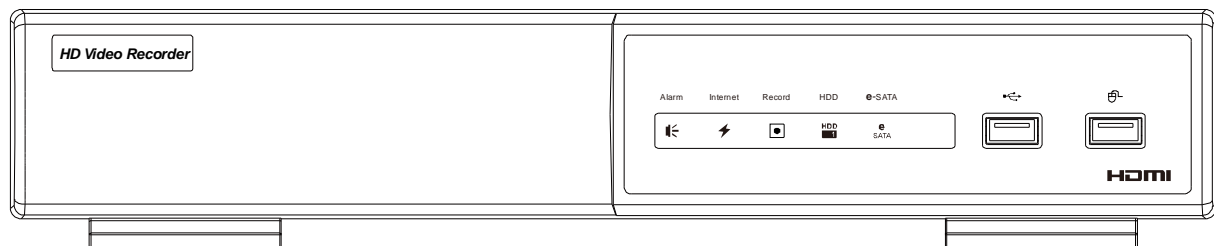

Full HD HDMI Video Output

1920*1080 Full HD video output service, giving the best image quality on LCD / LED monitors

Smart Recording

High video resolution switch for events to optimize the recording efficiency of the hard disk

Front Panel

Rear Panel

Specifications

MODEL		AVH0401
Hardware		
Video Input		4 LAN ports
Video Output		HDMI output
Video Output Resolution		1920 x 1080
HDD Storage**		One 3TB hard disk
eSATA		YES (support up to 4-bay disk array with RAID 0 and 1)
USB Ports		Two on the front panel: one for video backup to USB flash drive, and another for NVR control via a USB mouse
IR Remote Control		YES
Ethernet	PON 1~4port	10/100Mbps with PON
	Internet (WAN) port	1000Mbps
Software		
Video Compression Format		H.264
Local / Remote Display Mode		4CH
Local / Remote Playback Mode		4CH
Single Channel Playback		YES
Recording Mode		Manual / Event / Alarm / Schedule
Recording Throughput		Up to 120 IPS @ 1280 x 1024, 32 Mbps
Pre-alarm Recording		YES
Quick Search		Time / Event
Security		Multiple user access levels with password
Remote Access		(1) Internet Explorer on Windows operating system (2) EagleEyes on iOS & Android mobile devices
General		
Power Source (±10%)		DC 48V / 1.25A
Power Consumption (±10%)		7.68W (without a hard disk and POE IP camera connected)
Camera power supply over PON (Power-over-Network)		YES
Operating Temperature		10°C ~ 40°C (50°F~104°F)
Dimensions (mm)***		345 (L) x 225 (W) x 68.3 (H)
Minimum PC Browsing Requirements		Intel core i3 or higher, or equivalent AMD 2GB RAM AGP graphics card, Direct Draw, 32MB RAM Windows 7, Vista & XP, DirectX 9.0 or later Internet Explorer 7.x or later