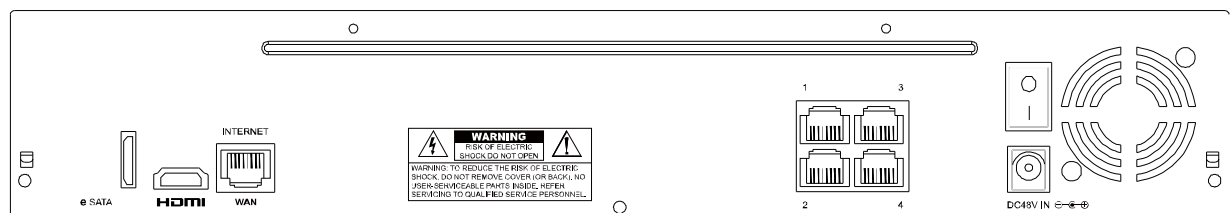

Full HD HDMI Video Output

1920*1080 Full HD video output service, giving the best image quality on LCD / LED monitors

Smart Recording

High video resolution switch for events to optimize the recording efficiency of the hard disk

Front Panel

Rear Panel

Specifications

MODEL		AVH0401
Hardware		
Video Input		4 LAN ports
Video Output		HDMI output
Video Output Resolution		1920 x 1080
HDD Storage**		One 3TB hard disk
eSATA		YES (support up to 4-bay disk array with RAID 0 and 1)
USB Ports		Two on the front panel: one for video backup to USB flash drive, and another for NVR control via a USB mouse
IR Remote Control		YES
Ethernet	PON 1~4port	10/100Mbps with PON
	Internet (WAN) port	1000Mbps
Software		
Video Compression Format		H.264
Local / Remote Display Mode		4CH
Local / Remote Playback Mode		4CH
Single Channel Playback		YES
Recording Mode		Manual / Event / Alarm / Schedule
Recording Throughput		Up to 120 IPS @ 1280 x 1024, 32 Mbps
Pre-alarm Recording		YES
Quick Search		Time / Event
Security		Multiple user access levels with password
Remote Access		(1) Internet Explorer on Windows operating system (2) EagleEyes on iOS & Android mobile devices
General		
Power Source (±10%)		DC 48V / 1.25A
Power Consumption (±10%)		7.68W (without a hard disk and POE IP camera connected)
Camera power supply over PON (Power-over-Network)		YES
Operating Temperature		10°C ~ 40°C (50°F~104°F)
Dimensions (mm)***		345 (L) x 225 (W) x 68.3 (H)
Minimum PC Browsing Requirements		Intel core i3 or higher, or equivalent AMD 2GB RAM AGP graphics card, Direct Draw, 32MB RAM Windows 7, Vista & XP, DirectX 9.0 or later Internet Explorer 7.x or later