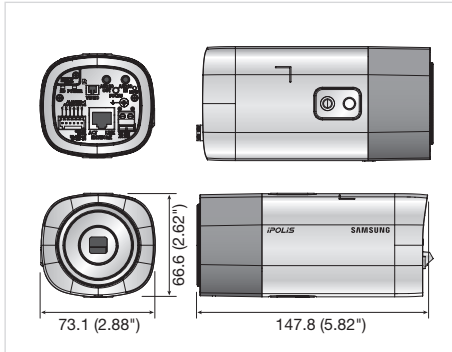

Dimensions

Unit : mm (inch)

Accessory (Optional)

SNB-7004N/P

VIDEO	
Imaging Device	1/2.8" PS Exmor 3.2M CMOS
Total Pixels	2,065(H) x 1,565(V)
Effective Pixels	2,065(H) x 1,553(V)
Scanning System	Progressive
Min. Illumination	Color : 0.1Lux (F1.2, 50IRE), 0.06Lux (F1.2, 30IRE) B/W : 0.01Lux (F1.2, 50IRE), 0.006Lux (F1.2, 30IRE)
S / N Ratio	50dB
Video Output	CVBS : 1.0 Vp-p / 75Ω composite, 720 x 480(N), 720 x 576(P), for installation DIP connector type
LENS	
Focus Control	Simple focus (Motorized V/F) / Manual, Remote control via network (Manual, Simple focus, Day & Night)
Lens Type	Manual / DC auto iris, P-Iris
Mount Type	C / CS
OPERATIONAL	
Camera Title	Off / On (Displayed up to 45 characters)
Day & Night	Auto (ICR) / Color / B/W / External / Schedule
Backlight Compensation	Off / BLC / WDR
Wide Dynamic Range	120dB
Contrast Enhancement	SSDR (Samsung Super Dynamic Range) (Off / On)
Digital Noise Reduction	SSNR III (2D+3D noise filter) (Off / On)
Digital Image Stabilization	Off / On
Defog	Off / Auto / Manual
Motion Detection	Off / On (4 zones with 4 points polygonal)
Privacy Masking	Off / On (32zones with 4 points of polygonal)
Gain Control	Off / Low / Middle / High
White Balance	ATW / AWC / Manual / Indoor / Outdoor
Electronic Shutter Speed	Minimum / Maximum / Anti flicker (1 ~ 1/12,000sec)
Flip / Mirror	Off / On
Intelligent Video Analytics	Tampering, Virtual line, Enter / Exit, Appear / Disappear, Audio detection, Face detection with metadata
Alarm I/O	Input 1ea / Output 1ea
Remote Control Interface	RS-485
RS-485 Protocol	Samsung-T/E, Pelco-P/D, Sungjin, Panasonic, Honeywell, AD, Vicon, GE, Bosch
Alarm Triggers	Motion detection, Tampering, Audio detection, Face detection, Network disconnection, Video analytics, Alarm input
Alarm Events	File upload via FTP and E-mail, Notification via E-mail, Local storage (SD/SDHC/SDXC) or NAS recording at event, External output
NETWORK	
Ethernet	RJ-45 (10/100BASE-T)
Video Compression Format	H.264 (MPEG-4 part 10/AVC), MJPEG
Resolution	2048 x 1536, 1920 x 1080, 1600 x 1200, 1280 x 960, 1280 x 720, 1024 x 768, 800 x 600, 800 x 450, 640 x 480, 640 x 360, 320 x 240, 320 x 180 H.264 : Max. 30fps@2048 x 1536, Max 60fps@the other resolutions MJPEG : Max. 10fps@2048 x 1536 Max. 15fps@1920 x 1080, 1600 x 1200, 1280 x 1024, 1280 x 960, 1280 x 720, 1024 x 768 Max. 30fps@800 x 600, 800 x 450, 640 x 480, 640 x 360, 320 x 240, 320 x 180
Max. Framerate	
Smart Codec	Manual mode (Area-based : 5ea), Face detection mode
Video Quality Adjustment	H.264 : Compression level, Target bitrate level control, MJPEG : Quality level control
Bitrate Control Method	H.264 : CBR or VBR, MJPEG : VBR
Streaming Capability	Multiple streaming (Up to 10 profiles)
Audio In	Selectable (Mic in / Line in / Built-in mic), Supply voltage : 2.5V DC (4mA), Input impedance : approx. 2K Ohm
Audio Out	Line out (3.5mm mono jack), Max output level : 1 Vrms
Audio Compression Format	G.711 u-law / G.726 selectable, G.726 (ADPCM) 8KHz, G.711 8KHz G.726 : 16Kbps, 24Kbps, 32Kbps, 40Kbps
Audio Communication	Bi-directional audio
IP	IPv4, IPv6
Protocol	TCP/IP, UDP/IP, RTP(UDP), RTP(TCP), RTCP, RTSP, NTP, HTTP, HTTPS, SSL, DHCP, PPPoE, FTP, SMTP, ICMP, IGMP, SNMPv1/v2c/v3(MIB-2), ARP, DNS, DDNS, QoS, PIM-SM, UPnP, Bonjour
Security	HTTPS(SSL) login authentication, Digest login authentication IP address filtering, User access log, 802.1x authentication
Streaming Method	Unicast / Multicast
Max. User Access	15 users at unicast mode
Edge Storage	micro SD/SDHC/SDXC Motion images recorded in the SDXC/SDHC/SD memory card can be downloaded
Application Programming Interfac	ONVIF profile S, SUNAPI (HTTP API) v2.0, S/NP 1.2
Webpage Language	English, French, German, Spanish, Italian, Chinese, Korean, Russian, Japanese, Swedish, Danish, Portuguese, Turkish, Polish, Czech, Rumanian, Serbian, Dutch, Croatian, Hungarian, Greek, Norwegian, Finnish
Web Viewer	Supported OS : Windows XP / VISTA / 7 / 8, MAC OS X 10.7 Supported Browser : Microsoft Internet Explorer (Ver. 11, 10, 9, 8), Mozilla Firefox (Ver. 19, 18, 17, 16, 15, 14, 13, 12, 11, 10, 9), Google Chrome (Ver. 25, 24, 23, 22, 21, 20, 19, 18, 17, 16, 15), Apple Safari (Ver. 6.0.2(Mac OS X 10.8, 10.7 only), 5.1.7) * Mac OS X only
Central Management Software	SmartViewer
ENVIRONMENTAL	
Operating Temperature / Humidity	-10°C ~ +55°C (+14°F ~ +131°F) / Less than 90% RH
Storage Temperature / Humidity	-30°C ~ +60°C (-22°F ~ +140°F) / Less than 90% RH
ELECTRICAL	
Input Voltage / Current	24V AC, 12V DC, PoE (IEEE802.3af class3)
Power Consumption	Max. 11.1W (12V DC), Max. 12.6W (PoE, Class3), Max. 13.1W (24V AC, 50 ~ 60Hz)
MECHANICAL	
Color / Material	Black, Ivory / Aluminium, Plastic
Dimensions (WxHxD)	73.1 x 66.6 x 147.8mm (2.88" x 2.62" x 5.82")
Weight	430g (0.95 lb)