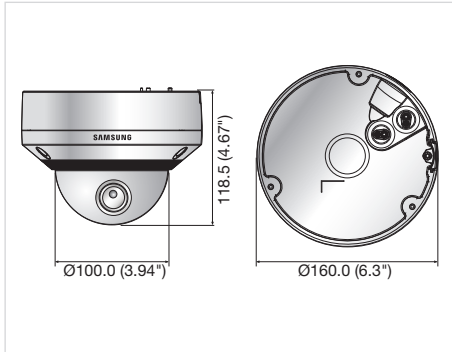

Dimensions

Unit : mm (inch)