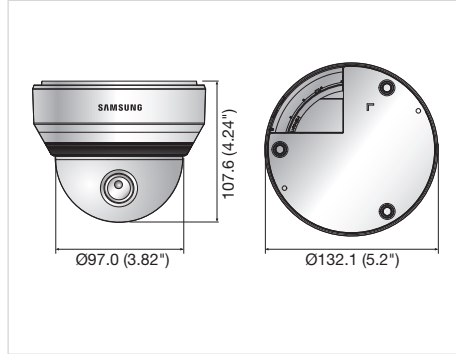

Dimensions

Unit : mm (inch)