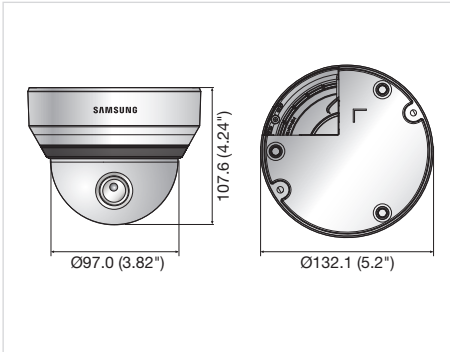

Dimensions

Unit : mm (inch)