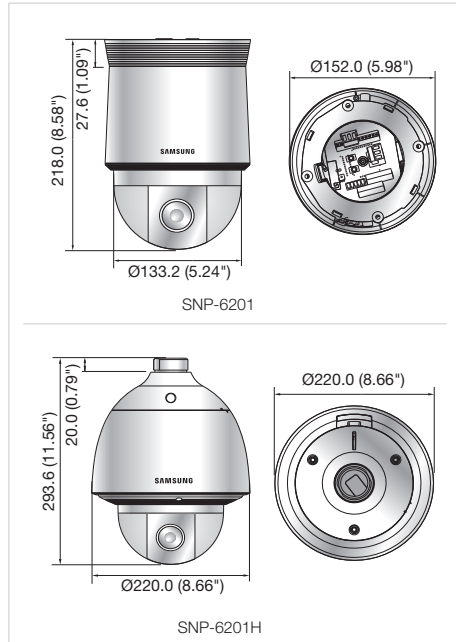

Dimensions

Unit : mm (inch)