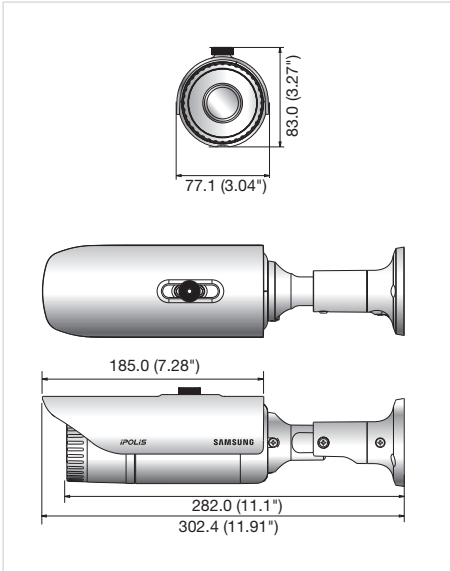

Dimensions

Unit : mm (inch)

The Eco mark represents Samsung Techwin's will to create environment-friendly products, and indicates that the product satisfies the EU RoHS Directive.

Design and specifications are subject to change without notice.

■ DISTRIBUTED BY

SAMSUNG TECHWIN CO., LTD. 701, Sampyeong-dong, Bundang-gu, Seongnam-si, Gyeonggi-do Korea 463-400
Tel : +82-70-7147-8741~8749, 8752~8760 Fax : +82-31-8018-3745 www.samsungsecurity.com www.samsungcctv.com

SAMSUNG TECHWIN EUROPE LTD.
2nd floor No5, The Height, Brookland, Weybridge, Surrey, U.K.
KT13 0NY
Tel : +44-1932-82-6700 Fax : +44 1932 82 6701

SAMSUNG TECHWIN