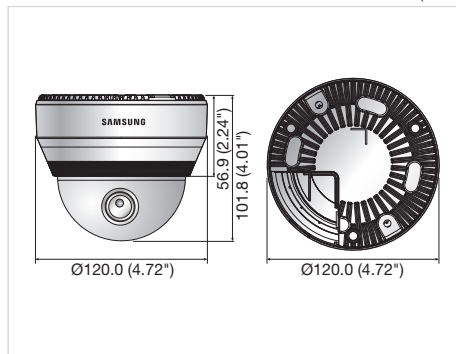

Dimensions

Unit : mm (inch)